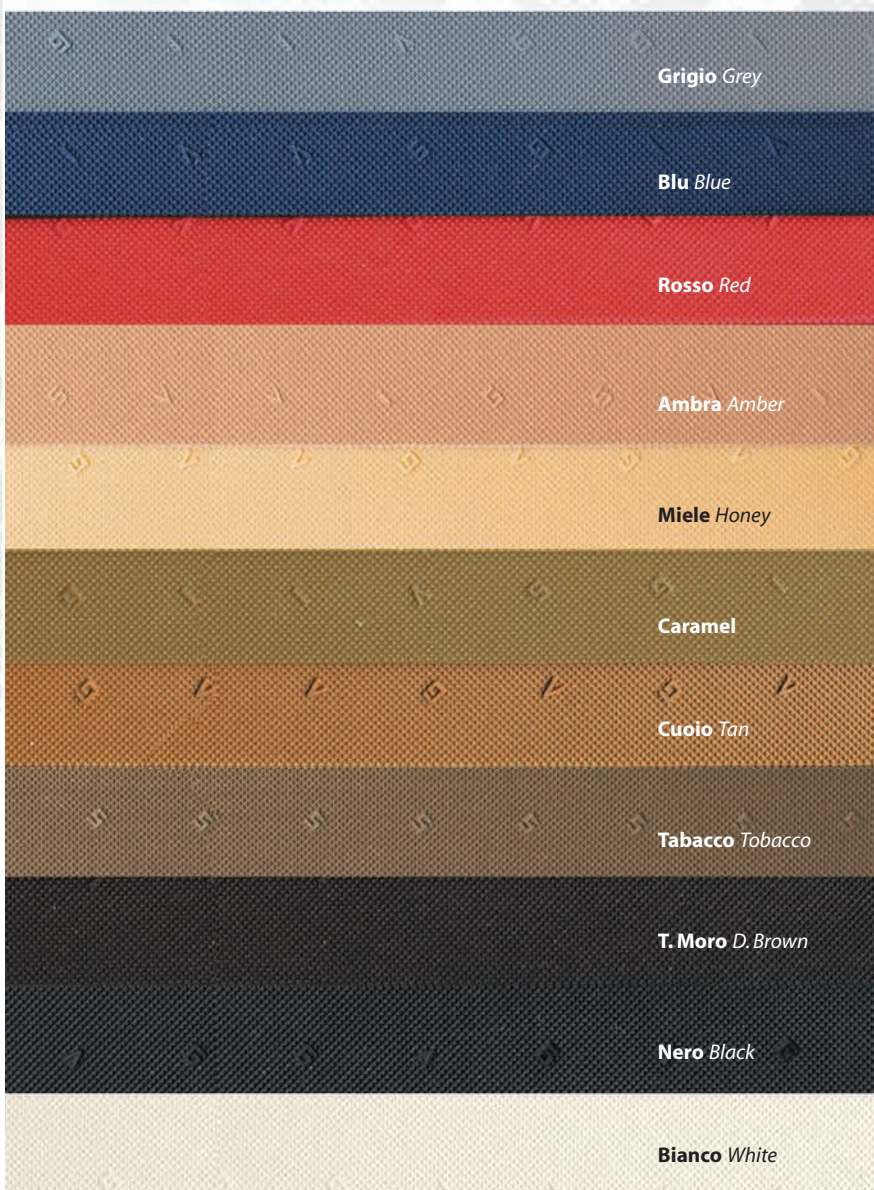

Art. **LA301 DIAMANTINO FINE** cm 63x73

Mescola/Compound mm **1,2 1,8 6**

LA301GO GOLD

Nero/Black - T. Moro/D. Brown
Caramel - Cuoio/Tan - Miele/Honey
Rosso/Red - Blu/Blue - Grigio/Grey

LA301EX EXPORT

Nero/Black - T. Moro/D. Brown
Ambra/Amber - Bianco/White
Caramel - Cuoio/Tan - Miele/Honey
Tabacco/Tobacco

LA301EX EXPORT

Bianco/White
Caramel - Cuoio/Tan - Miele/Honey
Tabacco/Tobacco

LA301DU DUPLEX

LA301MX MEXICO

Doppio Strato/Double Layer
Nero/Black - T. Moro/D. Brown

Collo/Box: **10 10 5**