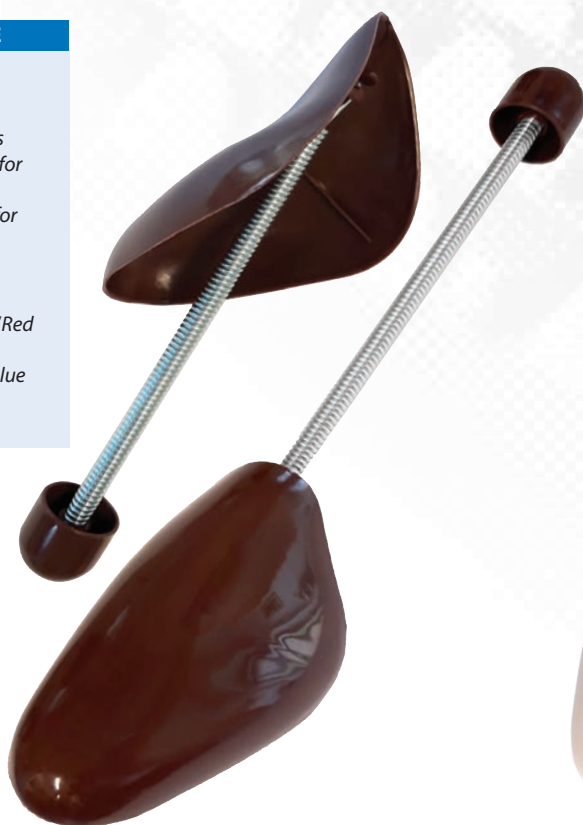

Art. MC - CLUB GOLD

Linea Gold: Tendiscarpe CLUB
in materiale speciale, con molla
dorata e scatola.
Gold range: CLUB spring shoe
trees made of special material
with golden spring and box.

Misure da Donna/Sizes for
Ladies: **D 35/37 38/41**
Misure da Uomo/Sizes for
Gents: **U 39/42 43/46**

Colore Colour: Tartaruga/Turtle
Collo/Box: **50** pa

Art. ME - PIEGHEVOLE

Tendiscarpe a molla
pieghevole

Folding spring shoe trees
Misure da Donna/Sizes for
Ladies: **D 35/37 38/40**
Misure da Uomo/Sizes for
Gents: **U 40/42 43/46**

Colori Colours:
D Donna/Ladies: Rosso/Red
U Uomo/Gents:
T. Moro/D.Brown - Blu/Blue

Collo/Box: **50** pa

Art. ML - LUXE

Tendiscarpe a molla LUXE
LUXE spring shoe trees

Misure da Donna/Sizes for
Ladies: **D 35/36 37/38 39/40**
Misure da Uomo/Sizes for
Gents: **U 39/40 41/42 43/44**
45/46