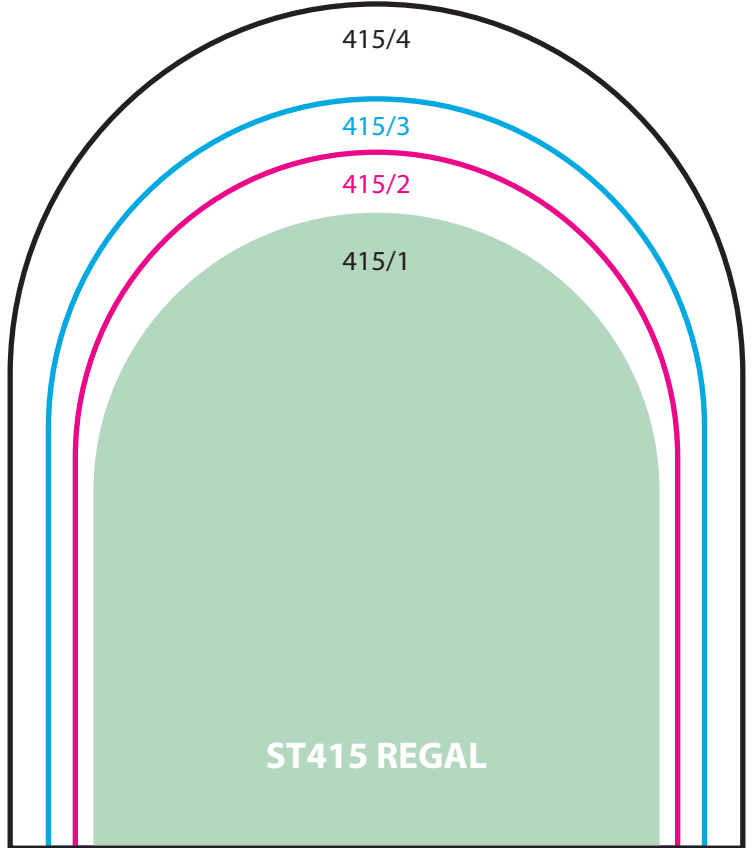

TACCHI HEELS

Art. **ST409**/14 16 18 20 22 24 26 28 30 32